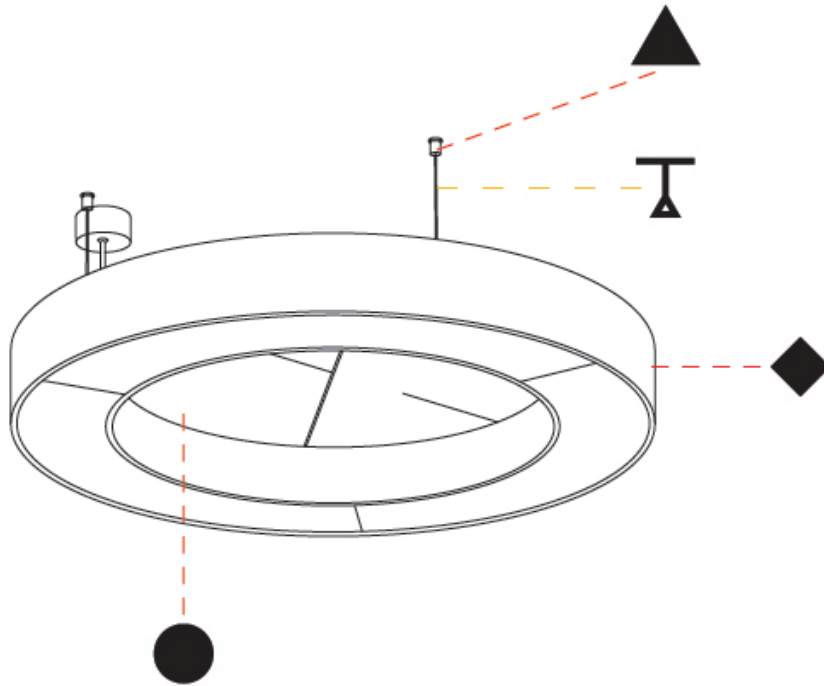

GLORIOUS ACOUSTIC SUSPENSION

A300724-

PROJECT _____

TYPE _____

SPECIFIER _____

QUANTITY _____

DATE _____

A